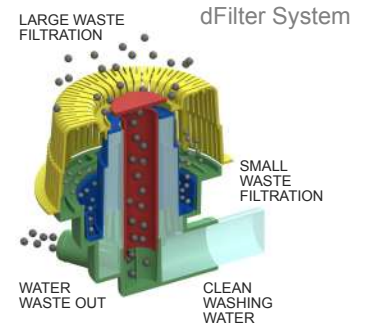

# TOPLINE

The **premium dishwasher** icon, reliable and robust, easy to use.  
Made out of solid inox stainless steel 304.  
Excellent washing results with classic and high level design.

 adler

# main

- **LED digital buttons interface with multifunction display**
- **double skin insulated wall and door**
- **fully molded tank with inox surface filters**
- **soft door opening**
- **peristaltic rinse aid dispenser**
- **thermostop option available**
- **automatic water drain and cleaning cycle**
- **autodiagnostic with error codes**
- **dFilter system**

## tech

Tank capacity	20 L	Inlet water pressure	2 - 4 bar
Boiler capacity	10 L	Inlet water temperature	55 °C
Wash pump power	1 hp / 0,75 Kw	Final rinse temperature	82 °C
Tank element	4 Kw	Wash temperature	55 °C
Boiler element	9 kW	Weight	145 Kg
Standard included	2 racks 500x500 plates/univ.+insert cutlery		

## optional

detergent disp.

drain pump

break tank system

inox arms

built-in  
water softener

dim